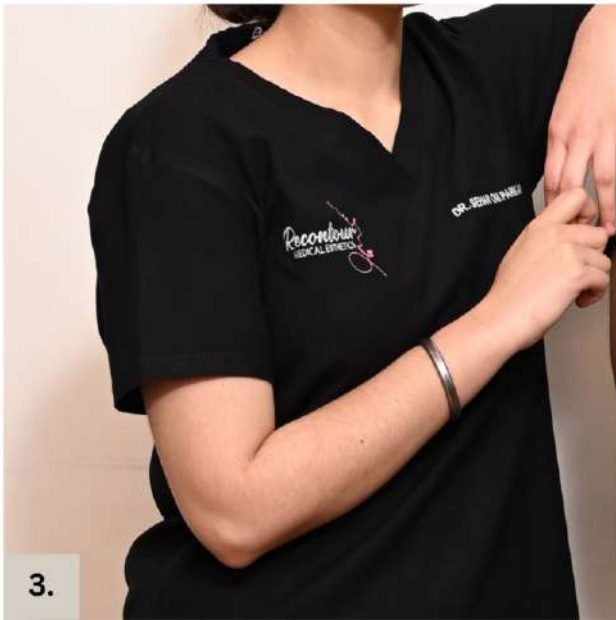

BEST SELLERS

1. THE MODEL IS WEARING SIZE L
DARK JAM
Various sizes and Embroidery Options

2. THE MODEL IS WEARING SIZE L
SAGE GREEN
Various sizes and Embroidery Options

3. THE MODEL IS WEARING SIZE S
IMMORTAL BLACK
Various sizes and Embroidery Options

4. THE MODEL IS WEARING SIZE L
FOREST GREEN
Various sizes and Embroidery Options